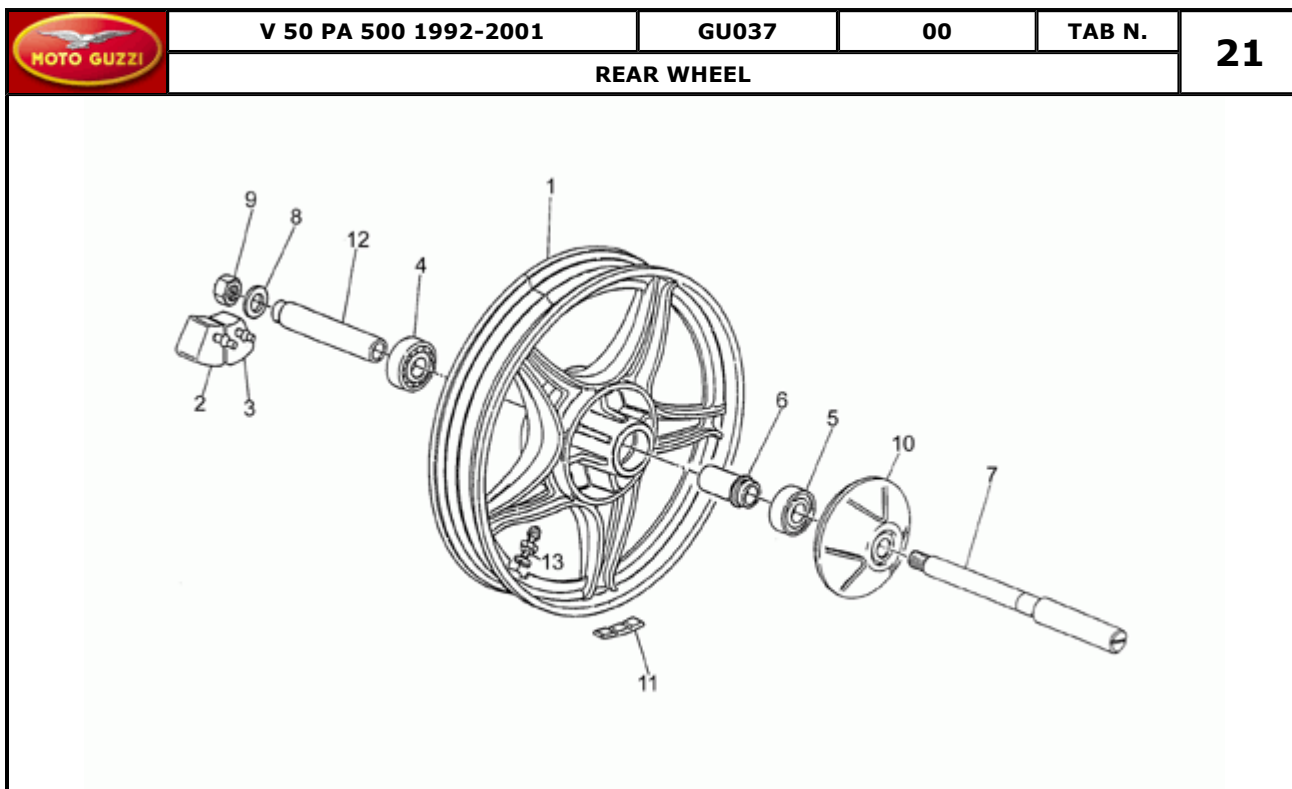

Pos.	Description	Year	I_M	Country	Version	Code	Q.ty	P.Cod.
1	Rear wheel, grey	-	-	-	-	GU20630620	1	
2	RH rubber coupling	-	-	-	-	GU19632501	6	
3	LH rubber coupling	-	-	-	-	GU19632502	6	
4	Bearing	-	-	-	-	GU92204218	1	
5	Bearing	-	-	-	-	GU92204217	1	
6	Bearing internal spacer	-	-	-	-	GU19633935	1	
7	Rear wheel spindle	-	-	-	-	GU23633380	1	
8	Washer	-	-	-	-	GU14634400	1	
9	Nut M6X1,5	-	-	-	-	GU92602316	1	
10	Protection	-	-	-	-	GU19636400	1	
11	Counterweight	-	-	-	-	GU14616150	1	
12	Spacer	-	-	-	-	GU19634100	1	
13	Air valve	-	-	-	-	GU28617760	1