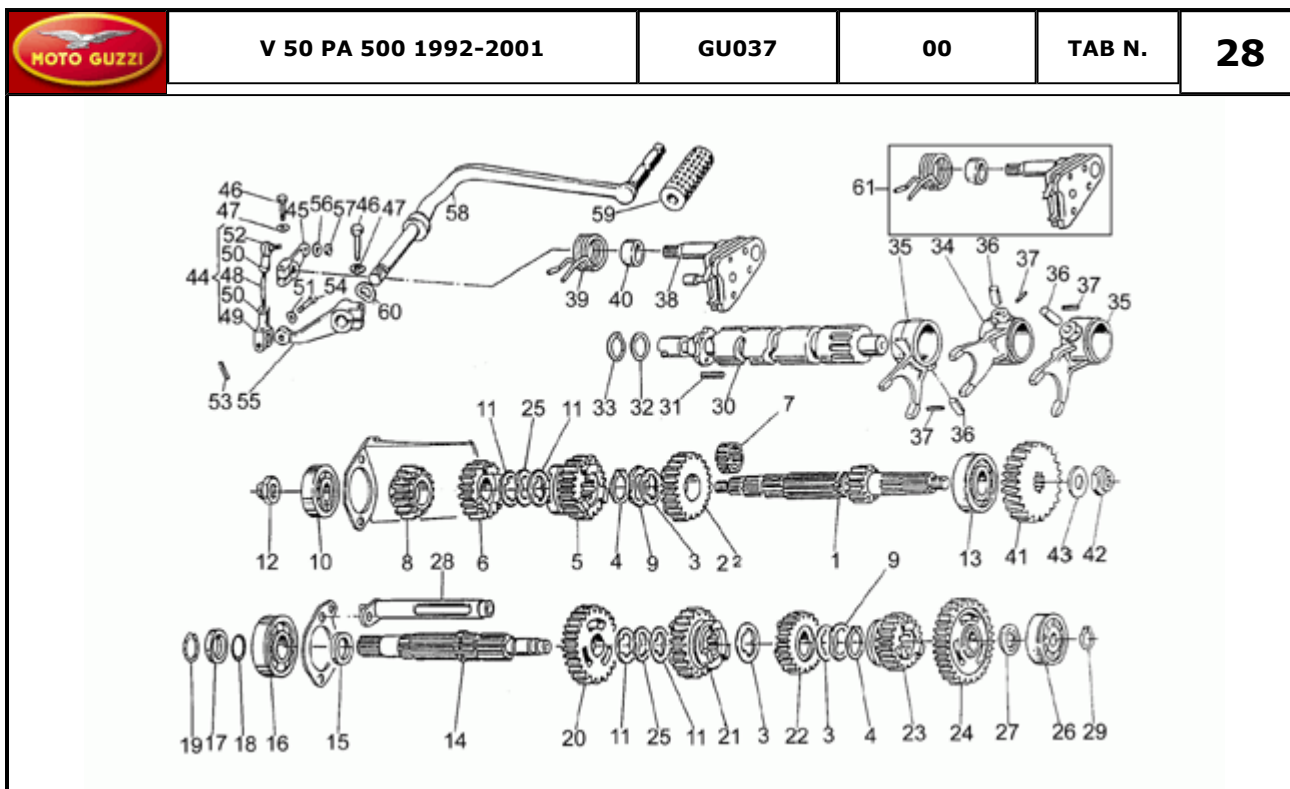

Pos.	Description	Year	I_M_	Country	Version	Code	Q.ty	P.Cod.
1	Primary gear shaft Z=11	-	-	-	-	GU23210570	1	
2	Gear 5a AP Z=20	-	-	-	-	GU23212070	1	
3	Thrust washer	-	-	-	-	GU19215460	3	
4	Circlip	-	-	-	-	GU90271127	2	
5	Gear 4a AP Z=18	-	-	-	-	GU19211861	1	
6	Gear 3a AP Z=18	-	-	-	-	GU19211460	1	
7	Roller cage	-	-	-	-	GU92251023	1	
8	Gear 2a AP Z=14	-	-	-	TN2	GU19211361	1	
	Gear 2a AP Z=14	-	-	-	01398N-FN2	GU23211372	1	
9	Washer	-	-	-	-	GU19218062	2	
10	Bearing AP 17x40x17,5	-	-	-	-	GU92218417	1	
11	Clearance washer	-	-	-	-	GU19214660	4	
12	Nut	-	-	-	-	GU10054100	1	
13	Bearing AP 20x37x17	-	-	-	-	GU92230320	1	
14	Driven shaft	-	-	-	-	GU19213661	1	
15	Spacer	-	-	-	-	GU19212900	1	
16	Bearing 20X47X14	-	-	-	-	GU92201220	1	
17	Spacer	-	-	-	-	GU19213720	1	
18	Gasket ring 18,77X1,78	-	-	-	-	GU90706188	1	
19	Circlip	-	-	-	-	GU90271121	1	
20	Gear 2a AS Z=23	-	-	-	TN2	GU23214571	1	
	Gear 2a AS Z=23	-	-	-	01398N-FN2	GU23214572	1	
21	Gear 3a AS Z=23	-	-	-	-	GU19214860	1	
22	Gear 4a AS Z=19	-	-	-	-	GU19215161	1	
23	Gear 5a AS Z=18	-	-	-	-	GU23215270	1	
24	Gear 1a AS Z=26	-	-	-	-	GU23214071	1	
25	Washer	-	-	-	-	GU19218061	2	
26	Bearing	-	-	-	-	GU92234716	1	
27	Spacer 1,7 mm	-	-	-	-	GU10214301	1	
	Spacer 1,8 mm	-	-	-	-	GU10214302	1	
	Spacer 1,9 mm	-	-	-	-	GU10214303	1	
	Washer 2 mm	-	-	-	-	GU10214304	1