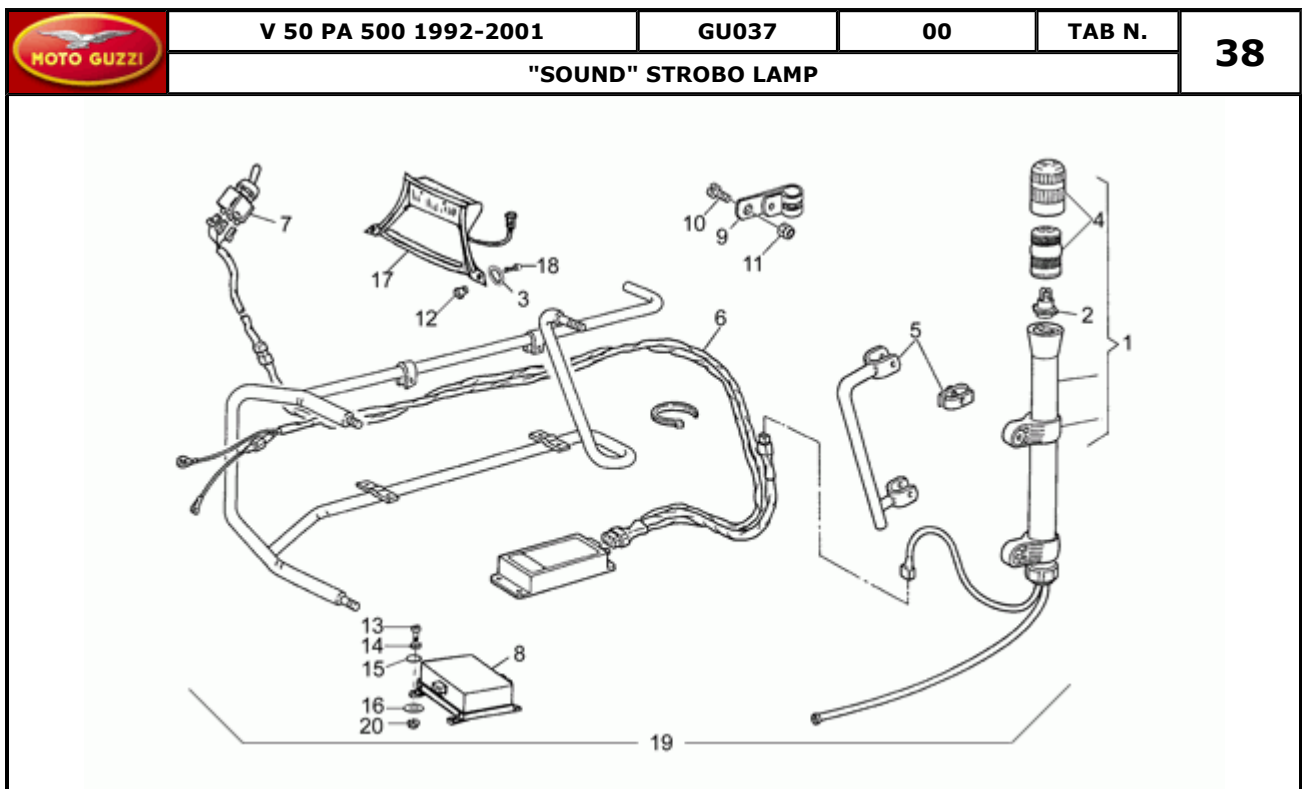

Pos.	Description	Year	I_M	Country	Version	Code	Q.ty	P.Cod.
1	Motorized strobo kit SONORA	-	-	-	01697N	-	GU28786225	1
2	Motorized strobo assy.	-	-	-	01697N	-	GU28530526	1
	"Manual" strobo lamp	-	-	-	01697N	-	GU28530580	1
3	Washer	-	-	-	01697N	-	GU29577860	2
4	Strobo lens	-	-	-	01697N	-	GU28530529	1
5	Strobo support	-	-	-	01697N	-	GU28785625	1
6	Control unit-strobo wiring SONORA	-	-	-	01697N- MOT	-	GU28726225	1
	Control unit-strobo wiring SONORA	-	-	-	01697N- MAN	-	GU28726280	1
7	Switch	-	-	-	01697N	-	GU20745720	1
8	Electronic control unit SONORA	-	-	-	01697N- MAN	-	GU28785980	1
	Electronic control unit	-	-	-	03200N- MOT	-	GU03785980	1
9	Hose clamp	-	-	-	01697N	-	GU17658360	1
10	Screw	-	-	-	01697N	-	GU98202516	1
11	Nut	-	-	-	01697N	-	GU92630205	1
12	Antivibration bush M6	-	-	-	01697N	-	GU93231606	2
13	Screw	-	-	-	01697N	-	GU98230625	2
14	Washer	-	-	-	01697N	-	GU18577850	2
15	O-ring	-	-	-	01697N	-	GU45212400	2
16	Rubber spacer	-	-	-	01697N	-	GU93110060	2
17	Headlight	-	-	-	01697N	-	GU23743395	1
18	Screw	-	-	-	01697N	-	GU98230622	2
19	Motorized strobo kit SONORA	-	-	-	03200N- MOT	-	GU28999581	1
	Manual strobo kit SONORA	-	-	-	01697N	-	GU28999580	1
20	Nut M6x1	-	-	-	01697N	-	GU92630206	2