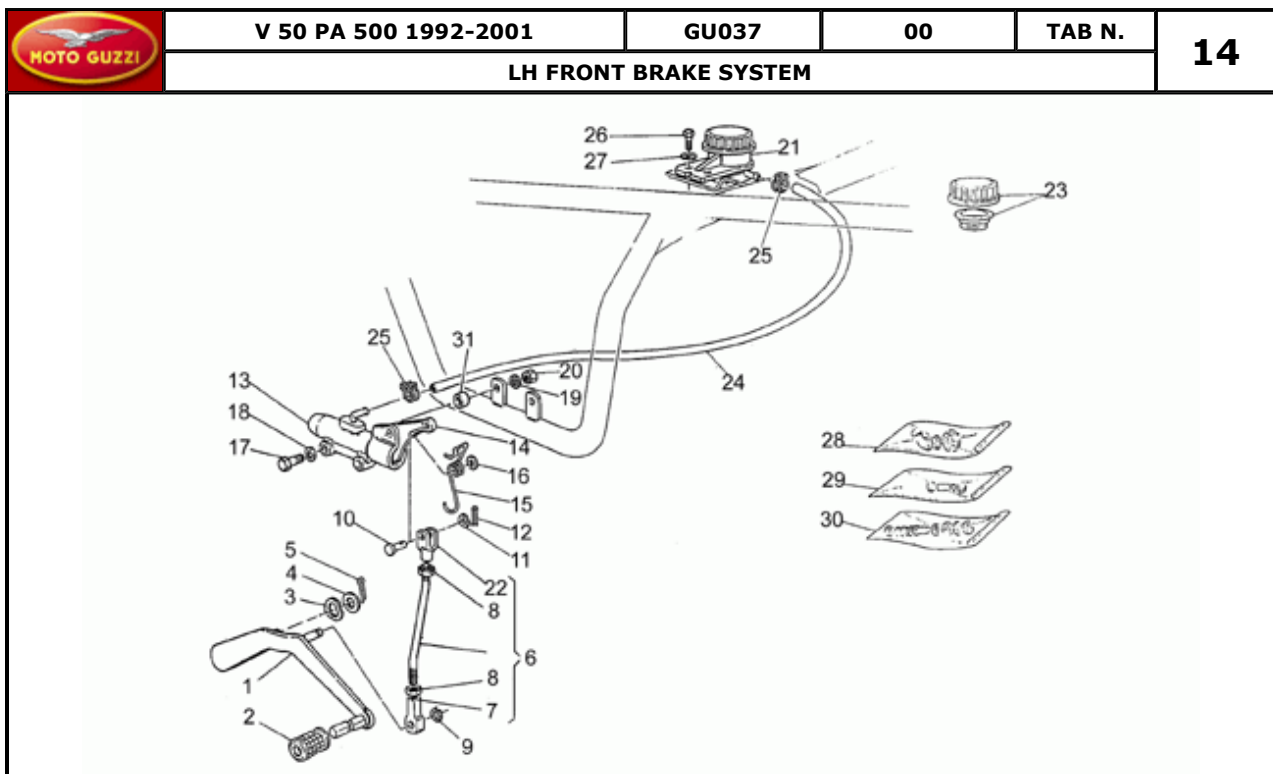

Pos.	Description	Year	I_M_	Country	Version	Code	Q.ty	P.Cod.
1	Rear brake lever	-	-	-	-	GU19677000	1	
2	Rubber spacer	-	-	-	-	GU14251001	1	
3	Spring washer	-	-	-	-	GU95129260	1	
4	Flat washer	-	-	-	-	GU95004215	1	
5	Split pin	-	-	-	-	GU95500227	1	
6	Change gear tie rod compl.	-	-	-	-	GU19675000	1	
7	Block	-	-	-	-	GU18257551	1	
8	Nut	-	-	-	-	GU92690073	2	
9	Circlip	-	-	-	-	GU90271008	1	
10	Pin	-	-	-	-	GU95770265	1	
11	Washer	-	-	-	-	GU95129110	1	
12	Split pin	-	-	-	-	GU95500222	1	
13	Rear master cylinder	-	-	-	00598N	GU31666990	1	
14	Rear brake lever	-	-	-	-	GU19667500	1	
15	Rear brake lever spring	-	-	-	-	GU19667600	1	
16	Washer 6,15x11x0,8	-	-	-	-	GU95004206	1	
17	Screw	-	-	-	-	GU98054330	2	
18	Washer	-	-	-	-	GU95000206	2	
19	Notched washer	-	-	-	-	GU95021106	2	
20	Nut	-	-	-	-	GU92602206	2	
21	Brake oil tank	-	-	-	-	GU65663500	1	
22	Fork	-	-	-	-	GU31626860	1	
23	Tank cap	-	-	-	-	GU17661052	1	
24	Rear brake hose	-	-	-	00598N	GU00823950050	1	
25	Hose clamp	-	-	-	-	GU19157800	2	
26	Hex screw M6X16	-	-	-	-	GU98054316	2	
27	Washer	-	-	-	-	GU95000206	2	
28	Pump connection overhaul unit	-	-	-	-	GU19659500	1	
29	Lever overhaul kit	-	-	-	-	GU19659600	1	
30	Pump revision kit	-	-	-	-	GU17659350	1	
31	Spacer 7X12X5	-	-	-	-	GU91180705	2