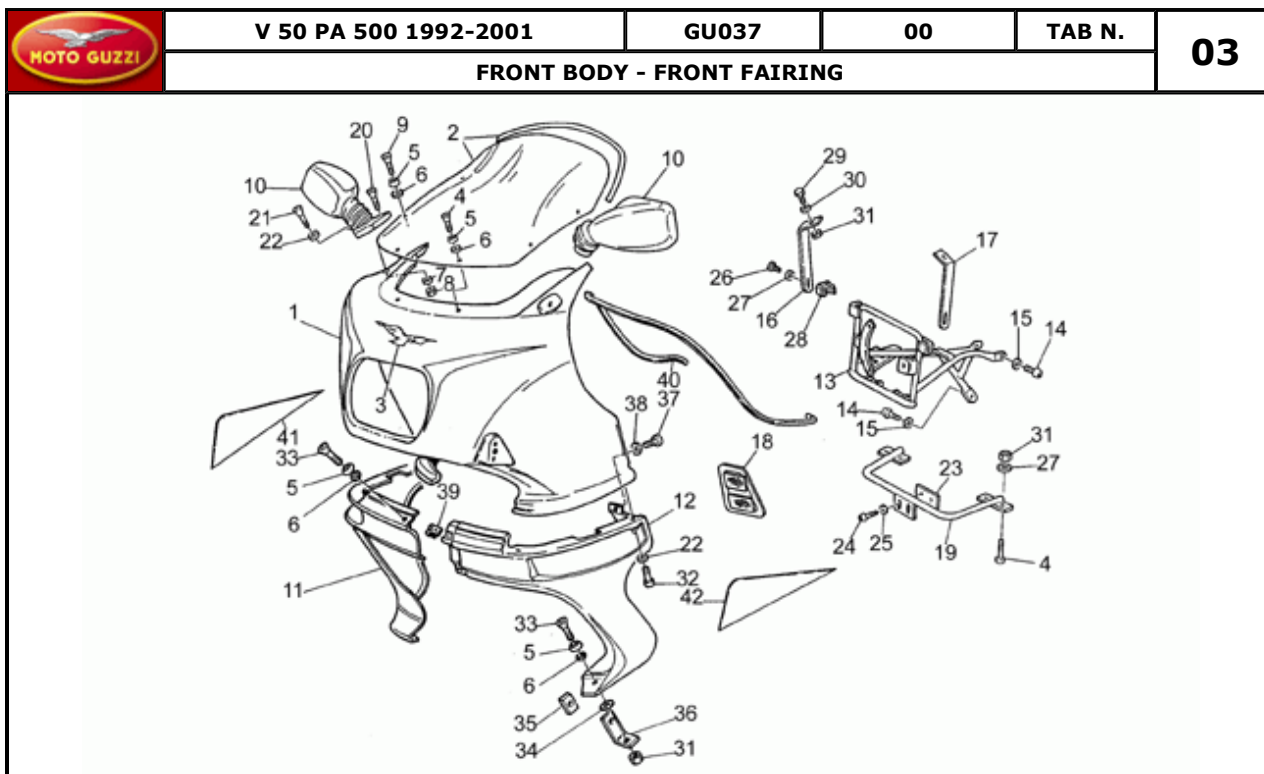

Pos.	Description	Year	I_M_	Country	Version	Code	Q.ty	P.Cod.
1	Top fairing, blank	-	-	-	-	gr	GU315754401	1
	Top fairing, navy blue	-	-	-	00598N	br	GU89000126	1
	Top fairing, sky blue	-	-	-	03199N	ap	GU89000254	1
	Top fairing, white	-	-	-	-	bi	GU19575430	1
2	Windscreen	-	-	-	-	-	GU31577240	1
3	Decal	-	-	-	-	-	GU27917520	1
4	Screw	-	-	-	-	-	GU98250625	2
5	Washer	-	-	-	-	-	GU18577850	10
6	O-ring	-	-	-	-	-	GU45212400	10
7	Washer	-	-	-	-	-	GU95001206	4
8	Nut	-	-	-	-	-	GU92630207	4
9	Screw M6X30	-	-	-	-	-	GU98250630	4
10	Rearview mirror	-	-	-	-	-	GU28769847	2
11	RH lower fairing, sky blue	-	-	-	03199N	ap	GU89000260	1
	RH lower fairing, navy blue	-	-	-	00598N	br	GU89000127	1
	RH leg protection, blank	-	-	-	-	gr	GU195703161	1
	RH leg protection, white	-	-	-	-	bi	GU19570330	1
12	LH leg protection, blank	-	-	-	-	gr	GU195704161	1
	LH leg protection, white	-	-	-	-	bi	GU19570430	1
	LH lower fairing, navy blue	-	-	-	00598N	br	GU89000128	1
	LH lower fairing, sky blue	-	-	-	03199N	ap	GU89000261	1
13	Support plate	-	-	-	-	-	GU31578640	1
14	Screw	-	-	-	-	-	GU98822414	3
15	Spring washer	-	-	-	-	-	GU95021108	3
16	RH support	-	-	-	-	-	GU31573540	1
17	LH support	-	-	-	-	-	GU31573640	1
18	Knee guard	-	-	-	-	-	GU19941715	2
19	Front fairing support	-	-	-	-	-	GU31570840	1
20	Screw	-	-	-	-	-	GU98202516	2
21	Screw	-	-	-	-	-	GU98202520	2
22	Washer	-	-	-	-	-	GU95007205	8
23	Plate	-	-	-	-	-	GU17451750	1
24	Hex screw M8X20	-	-	-	-	-	GU98054420	2
25	Washer	-	-	-	-	-	GU95004208	2