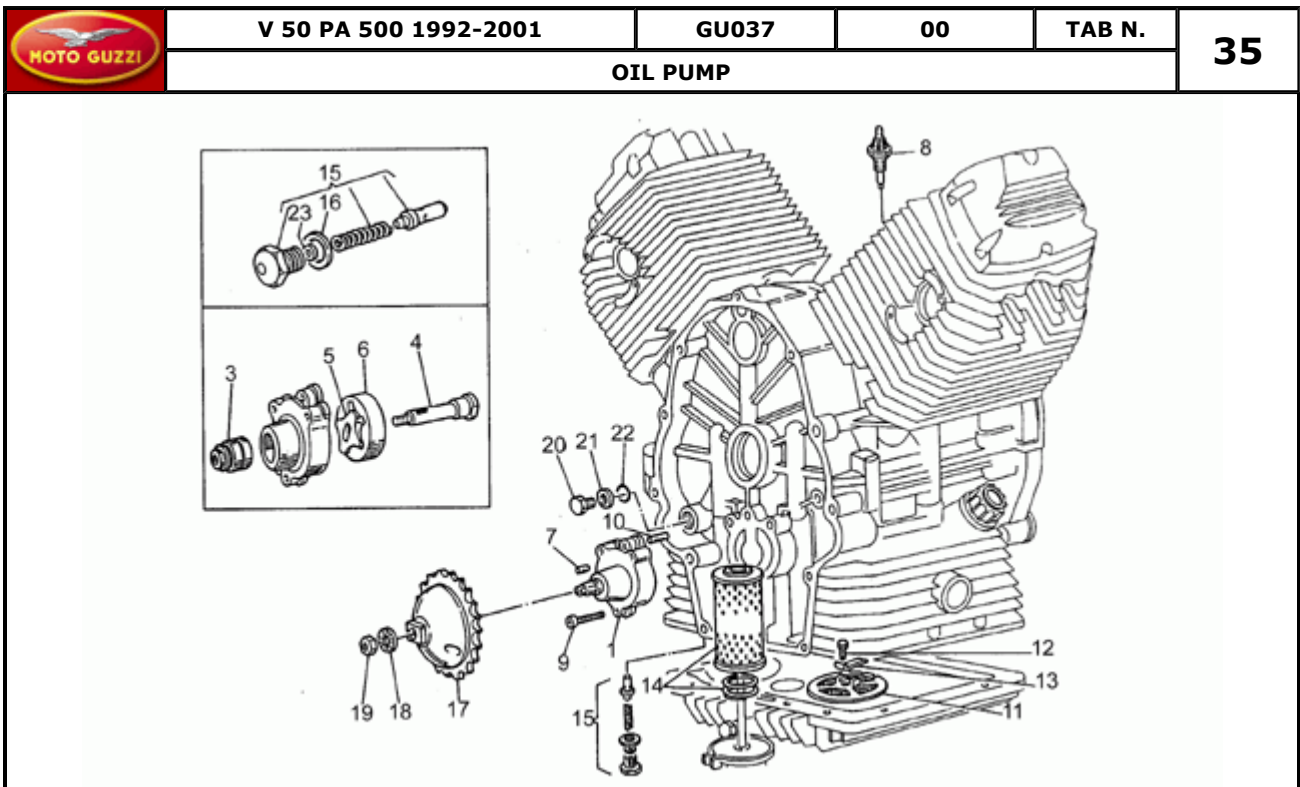

Pos.	Description	Year	I_M	Country	Version	Code	Q.ty	P.Cod.
1	Oil pump	-	-	-	FN5	GU19146422	1	
	Oil pump	-	-	-	TN5	GU19146420	1	
3	Roller bearing 10x22x20	-	-	-	-	GU92252210	1	
4	Oil pump shaft assy.	-	-	-	TN5	GU19147820	1	
	Oil pump shaft assy.	-	-	-	-	GU20147810	1	
5	Inner rotor	-	-	-	TN5	GU19148420	1	
	Inner rotor	-	-	-	FN5	GU20148410	1	
6	Outer rotor	-	-	-	TN5	GU19148620	1	
	Outer rotor	-	-	-	FN5	GU20148610	1	
7	Roller	-	-	-	FN5	GU92296723	1	
	Guide roller	-	-	-	TN5	GU92296726	1	
8	Pressure sensor	-	-	-	02201N	GU31999581	1	
9	Screw M6X35	-	-	-	-	GU98620335	3	
10	Pin	-	-	-	-	GU19018920	2	
11	Oil filter	-	-	-	-	GU19152200	1	
12	Screw	-	-	-	-	GU98054314	1	
13	Plate	-	-	-	-	GU95187006	1	
14	Oil filter	-	-	-	TN4	GU19153000	1	
	Oil filter	-	-	-	FN4	GU27153085	1	
15	Oil pressure valve	-	-	-	-	GU31158250	1	
16	Washer 18,25x24x1	-	-	-	-	GU18144350	3	
17	Oil pump gear	-	-	-	-	GU19147721	1	
18	Washer 10,5x16x1	-	-	-	-	GU19149800	1	
19	Nut M10x1,25	-	-	-	-	GU92602510	1	
20	Plug	-	-	-	-	GU31016050	1	
21	Gasket 14,25	-	-	-	-	GU18161150	1	
22	O-ring	-	-	-	-	GU90706111	1	
23	Washer 6,15x11x0,8	-	-	-	-	GU95004206	1