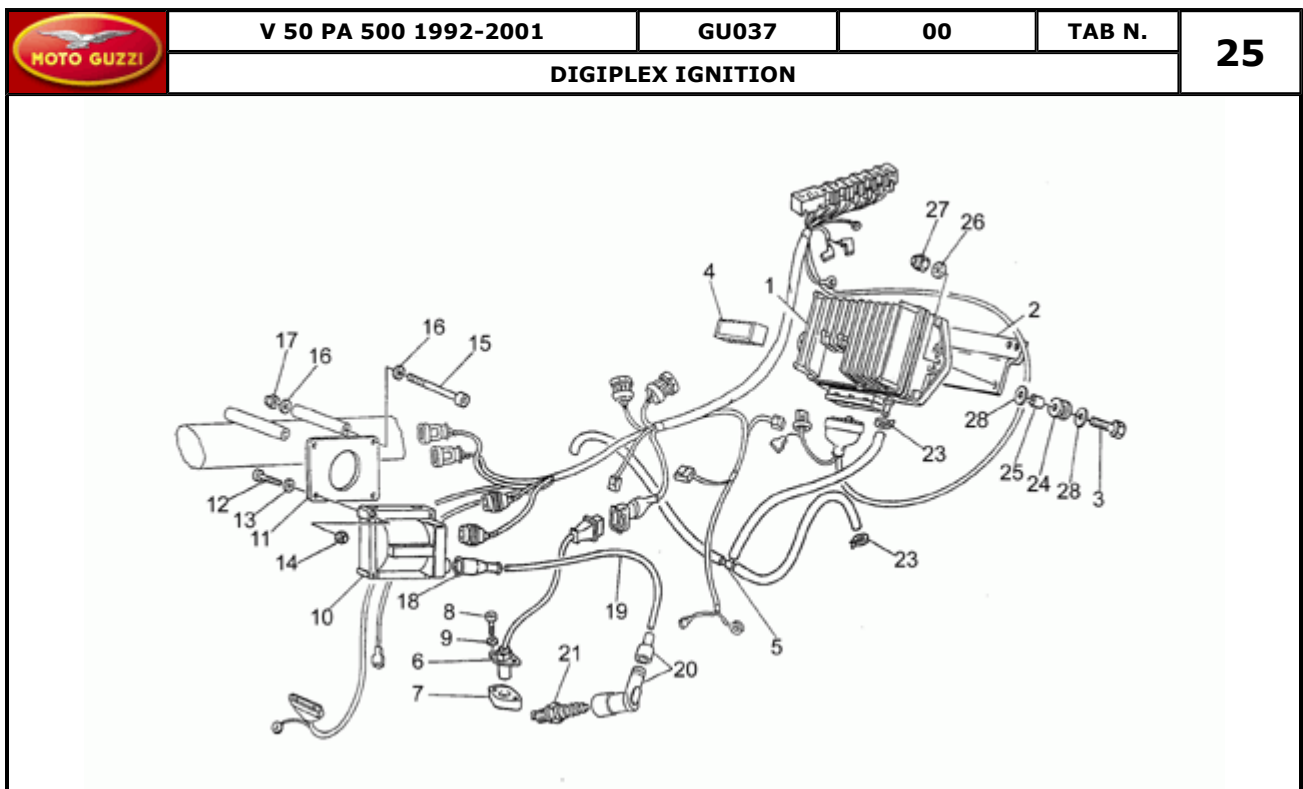

Pos.	Description	Year	I_M	Country	Version	Code	Q.ty	P.Cod.
1	ECU MED 501A	-	-	-	-	GU31721465	1	
2	Holder	-	-	-	-	GU20723820	1	
3	Screw	-	-	-	-	GU98230622	2	
4	Anti-vibration plate	-	-	-	-	GU19025300	2	
5	Pipe switch.box tosuction lugs	-	-	-	29295C-D	GU20108120	1	
6	Phase/revolution sensor	-	-	-	29295C-D	GU20721610	1	
7	Flange	-	-	-	29295C-D	GU31722065	1	
8	Screw	-	-	-	29295C-D	GU98620222	2	
9	Washer	-	-	-	29295C-D	GU95004205	2	
10	HT coil	-	-	-	29295C-D	GU30716500	2	
11	Coil holder	-	-	-	29295C-D	GU20716720	2	
12	Screw	-	-	-	29295C-D	GU98610125	4	
13	Washer	-	-	-	29295C-D	GU95004204	4	
14	Nut M4x0,7	-	-	-	29295C-D	GU92630104	4	
15	Screw	-	-	-	29295C-D	GU98620360	2	
16	Washer 6,15x11x0,8	-	-	-	29295C-D	GU95004206	4	
17	Nut M6x1	-	-	-	29295C-D	GU92630106	2	
18	Cap	-	-	-	-	GU14717600	2	
19	HT cable	-	-	-	-	GU17718350	2	
20	Sparkplug cap NGK	-	-	-	-	GU30717410	2	
21	Spark plug NGK BR8ES	-	-	-	29295C-D	GU31717061	2	
	Spark plug Bosch WR4CC	-	-	-	29295C-D	0000000	2	
	Spark plug Champion RN3C	-	-	-	29295C-D	0000000	2	
23	Hose clamp D9	-	-	-	-	GU61108500	3	
24	Rubber spacer	-	-	-	29295C-D	GU91551080	2	
25	Spacer	-	-	-	29295C-D	GU91180608	2	
26	Washer	-	-	-	-	GU95000206	2	
27	Nut M6x1	-	-	-	29295C-D	GU92630206	2	
28	Washer 6,4x10x0,7	-	-	-	29295C-D	GU14217901	4