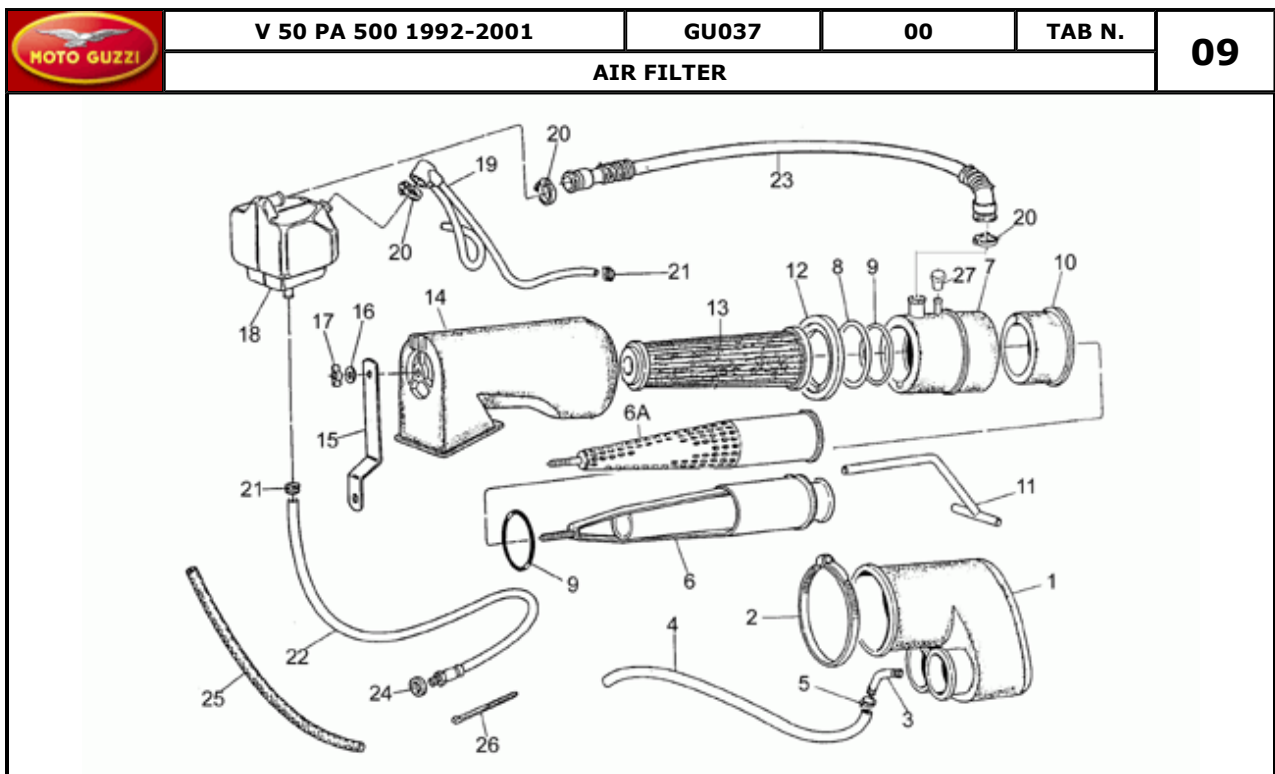

Pos.	Description	Year	I_M_	Country	Version	Code	Q.ty	P.Cod.
1	Intake manifold	-	-	-	-	GU19114300	1	
2	Hose clamp	-	-	-	-	GU93305092	1	
3	Pipe	-	-	-	-	GU17114650	1	
4	Rubber pipe 5X9	-	-	-	-	GU00823944050	1	
5	Hose clamp 3,6x20,6	-	-	-	-	GU14609650	1	
6	Air filter support	-	-	-	1A	GU19155775	1	
	Air filter support	-	-	-	00598N-2A	GU31155780	1	
7	Front hose	-	-	-	-	GU19156701	1	
8	Gasket	-	-	-	-	GU19113900	1	
9	Gasket ring	-	-	-	-	GU90706552	2	
10	Rear hose	-	-	-	-	GU19156900	1	
11	Breather pipe	-	-	-	-	GU19156001	1	
12	Ring	-	-	-	-	GU17113450	1	
13	Air filter	-	-	-	-	GU17113651	1	
14	Filter cover	-	-	-	-	GU17114050	1	
15	Support plate	-	-	-	-	GU27114120	1	
16	Washer 5,25x14x1,5	-	-	-	-	GU95100059	1	
17	Nut	-	-	-	-	GU92670305	1	
18	Housing	-	-	-	-	GU27153460	1	
19	Breather	-	-	-	1A	GU23159670	1	
	Breather	-	-	-	00598N-2A	GU27159660	1	
20	Hose clamp	-	-	-	-	GU93305018	3	
21	Hose clamp	-	-	-	-	GU61108400	3	
22	Breather	-	-	-	-	GU27159360	1	
23	Pipe	-	-	-	00598N	GU27157420	1	
24	Gasket 8,25x15x1	-	-	-	1A	GU12154200	1	
	Gasket	-	-	-	00598N-2A	GU90714082	1	
25	Thermal sheath	-	-	-	-	GU00823923140	1	
26	Hose clamp	-	-	-	-	GU61609630	1	
27	Lockup rubber	-	-	-	00598N	GU19433000	1